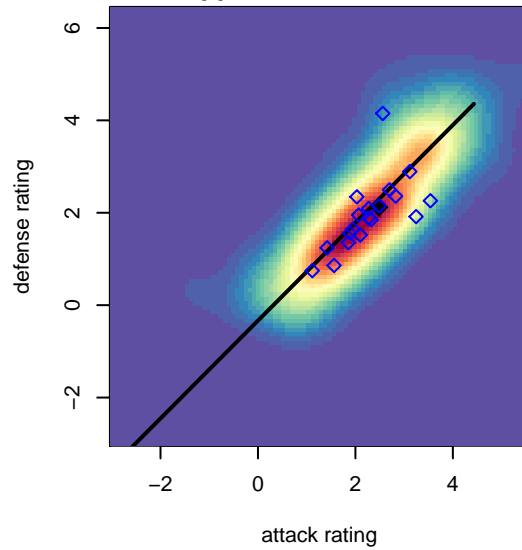

NC Alliance FC G02

, WA
 G02 total strength=1464
 attack=11.98 defense=8.34
 fall league = PSPL Super League 2 U15
 spr league = Win PSPL Classic 1 (02) U15

alt names used:
 NORTH COUNTY ALLIANCE FC G02 (WA)
 North County Alliance FC G02
 North County Alliance FC G02
 NORTH COUNTY ALLIANCE FC G02 (WA)
 North County Alliance NC Alliance FC G02
 North County Alliance FC G02
 NORTH COUNTY ALLIANCE FC G02

**attack and defense variance (black dot)
relative to other teams
and top 10 in region**

**attack and defense rating
relative to others at age
and all opponents in last 13 months**

Performance relative to 13 month average