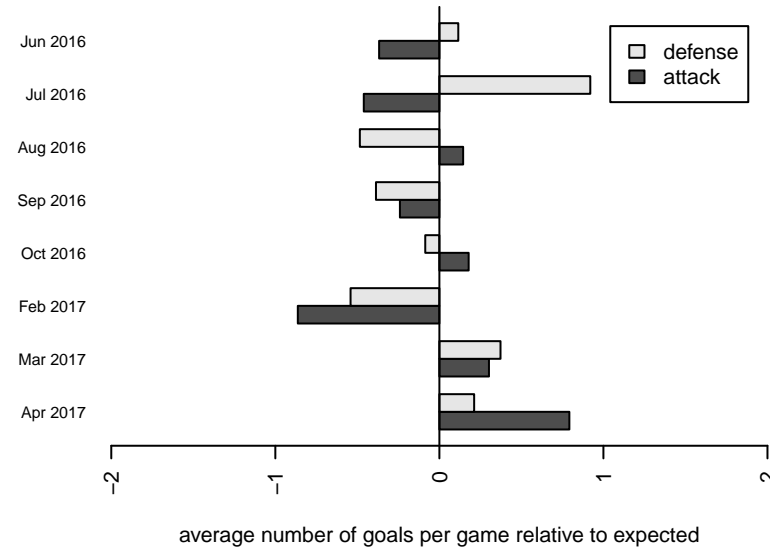

Performance relative to 13 month average