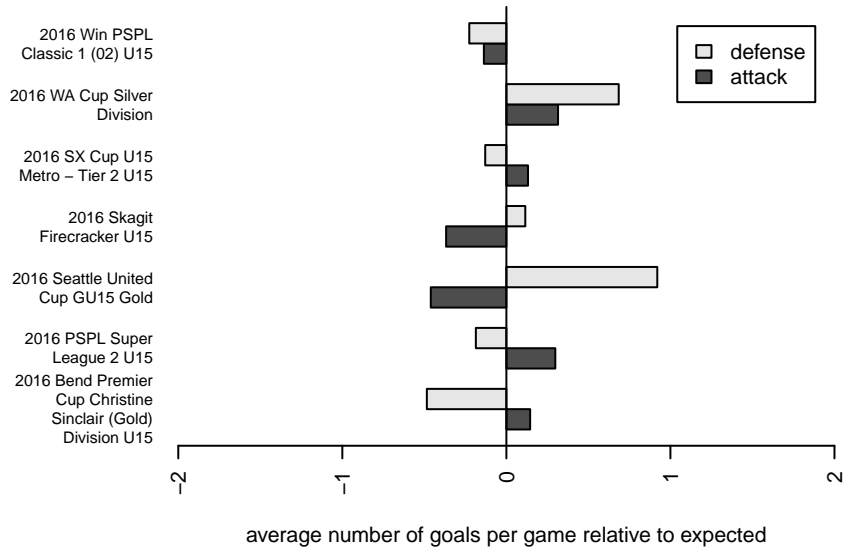

Venues played:
 2016 Skagit Firecracker U15
 2016 Seattle United Cup GU15 Gold
 2016 Bend Premier Cup Christine Sinclair (Gol
 2016 SX Cup U15 Metro – Tier 2 U15
 2016 PSPL Super League 2 U15
 2016 Win PSPL Classic 1 (02) U15
 2016 WA Cup Silver Division

**attack and defense variance (black dot)
relative to other teams
and top 10 in region**

**attack and defense rating
relative to others at age
and all opponents in last 13 months**

Performance relative to 13 month average