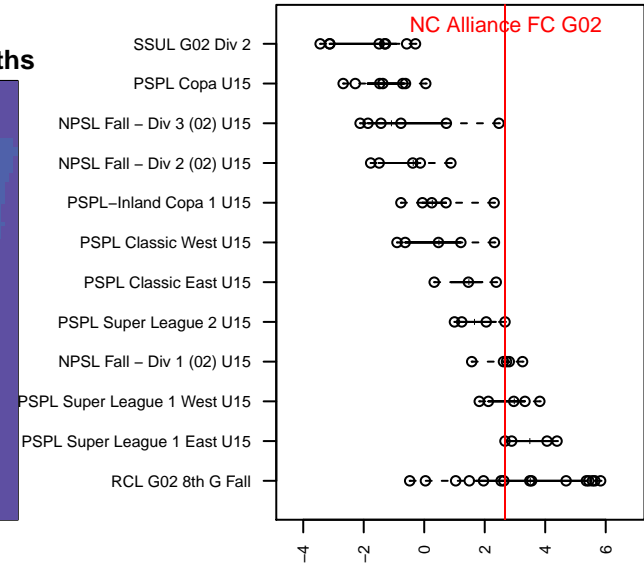

NC Alliance FC G02

, WA
 G02 total strength=1464
 attack=11.98 defense=8.34
 fall league = PSPL Super League 2 U15
 spr league = Win PSPL Classic 1 (02) U15

alt names used:
 NORTH COUNTY ALLIANCE FC G02 (WA)
 North County Alliance FC G02
 North County Alliance FC G02
 NORTH COUNTY ALLIANCE FC G02 (WA)
 North County Alliance NC Alliance FC G02
 North County Alliance FC G02
 NORTH COUNTY ALLIANCE FC G02

Venues played:
 2016 Skagit Firecracker U15
 2016 Seattle United Cup GU15 Gold
 2016 Bend Premier Cup Christine Sinclair (Gol
 2016 SX Cup U15 Metro – Tier 2 U15
 2016 PSPL Super League 2 U15
 2016 Win PSPL Classic 1 (02) U15
 2016 WA Cup Silver Division

**attack and defense variance (black dot)
relative to other teams
and top 10 in region**

**attack and defense rating
relative to others at age
and all opponents in last 13 months**

Performance relative to 13 month average