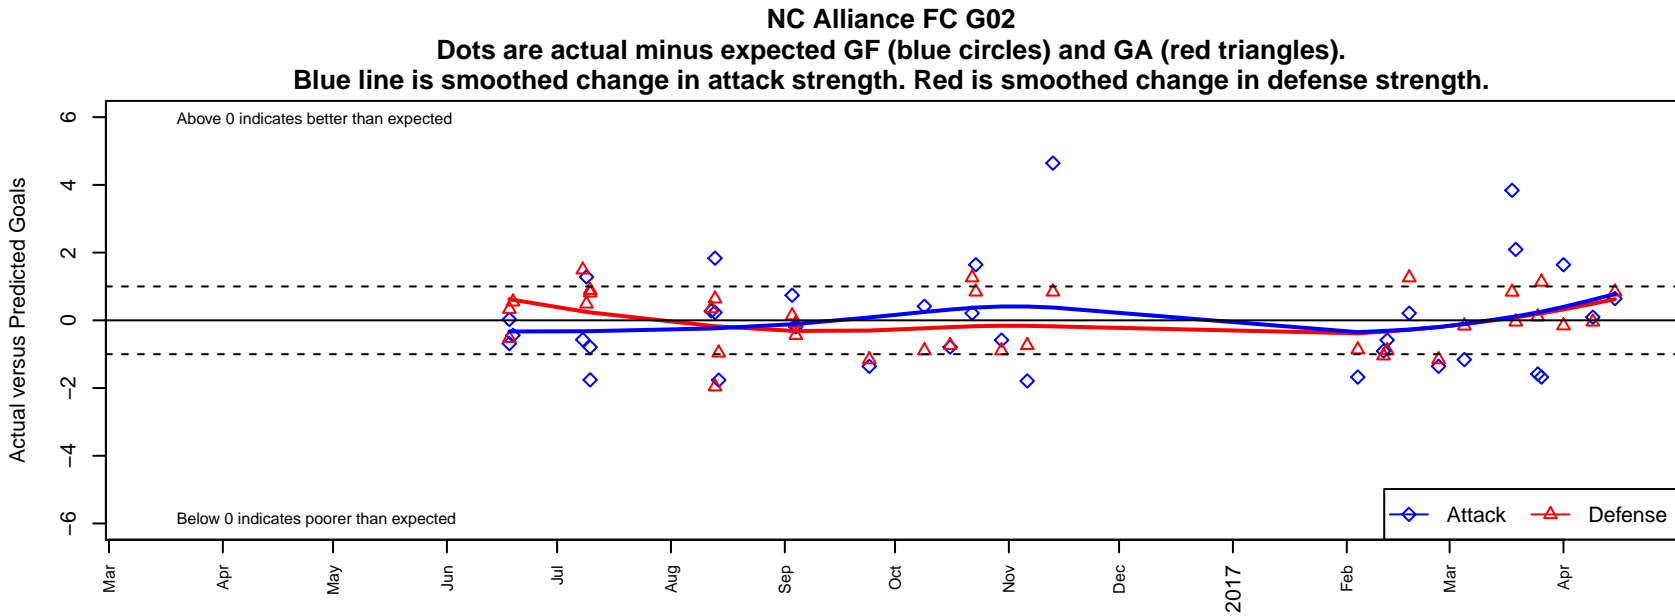

NC Alliance FC G02

, WA
 G02 total strength=1464
 attack=11.98 defense=8.34
 fall league = PSPL Super League 2 U15
 spr league = Win PSPL Classic 1 (02) U15

alt names used:
 NORTH COUNTY ALLIANCE FC G02 (WA)
 North County Alliance FC G02
 North County Alliance FC G02
 NORTH COUNTY ALLIANCE FC G02 (WA)
 North County Alliance NC Alliance FC G02
 North County Alliance FC G02
 NORTH COUNTY ALLIANCE FC G02

**attack and defense variance (black dot)
relative to other teams
and top 10 in region**

**attack and defense rating
relative to others at age
and all opponents in last 13 months**

Performance relative to 13 month average